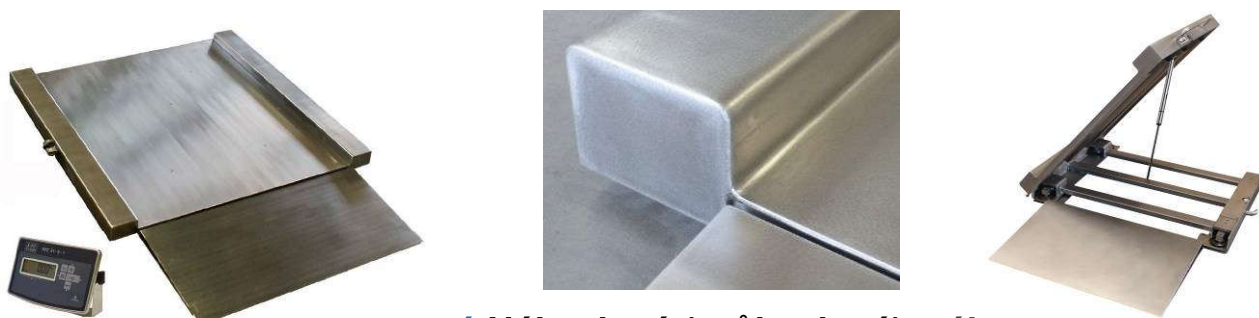

nerezová Nájezdová (průjezdová) váha

Hladký povrch zhotovený ohýbáním bez nerovností a svárů IP 67/68/69K

V provedení NEREZ: DIN 1.4301 / 1.4541 / 1.4404