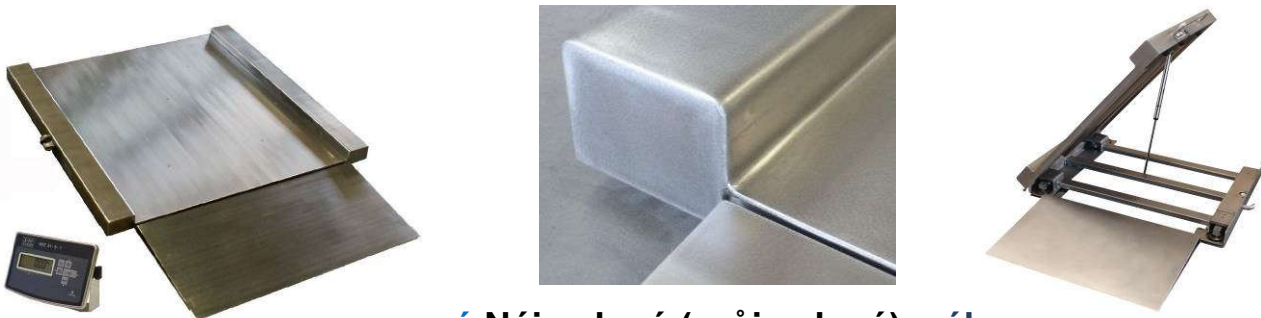

nerezová Nájezdová (průjezdová) váha

Hladký povrch zhotovený ohýbáním bez nerovností a svárů IP 67/68/69K

V provedení NEREZ: DIN 1.4301 / 1.4541 / 1.4404